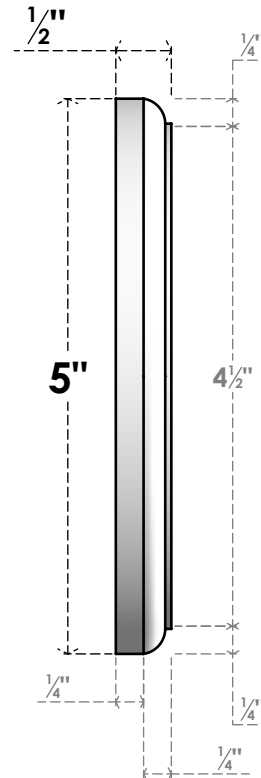

# ROSP050X050X050GRY14

5"W X 5"H X 1/2"P STANDARD GRAYSON SPIRAL ROSETTE WITH ROUNDED EDGE, ARCHITECTURAL GRADE PVC

**FRONT**

**SIDE**

EKENA MILLWORK  
2300 WEST MAIN ST.  
CLARKSVILLE, TX 75426  
TOLL FREE: 866-607-0453  
WWW.EKENAMILLWORK.COM

### NOTES

1. INSTALLATION TO BE COMPLETED IN ACCORDANCE WITH MANUFACTURER'S SPECIFICATIONS.
2. DRAWING MAY NOT BE TO SCALE
3. THIS DRAWING IS INTENDED FOR DESIGN AND PLANNING PURPOSES ONLY.
4. ALL INFORMATION CONTAINED HEREIN WAS CURRENT AT THE TIME OF DEVELOPMENT BUT MUST BE REVIEWED AND APPROVED BY THE PRODUCT MANUFACTURER TO BE CONSIDERED ACCURATE.
5. ARCHITECTURAL GRADE PVC PRODUCTS ARE MADE FROM EXPANDED CELLULAR PVC AND COME NATURALLY WHITE BUT MAY BE PAINTED