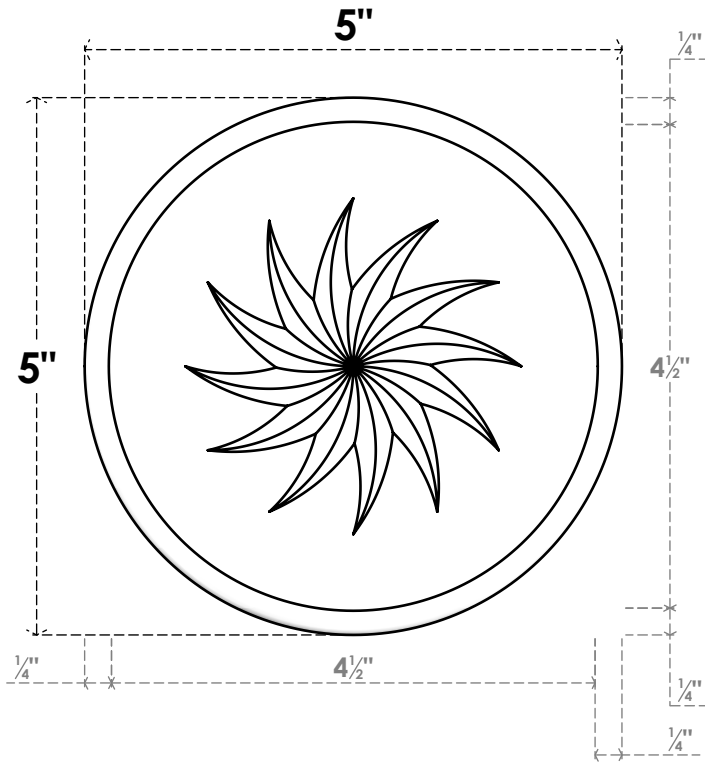

# ROSP050X050X050GRY14

5"W X 5"H X 1/2"P STANDARD GRAYSON SPIRAL ROSETTE WITH ROUNDED EDGE, ARCHITECTURAL GRADE PVC

**FRONT**

**SIDE**

EKENA MILLWORK  
2300 WEST MAIN ST.  
CLARKSVILLE, TX 75426  
TOLL FREE: 866-607-0453  
WWW.EKENAMILLWORK.COM